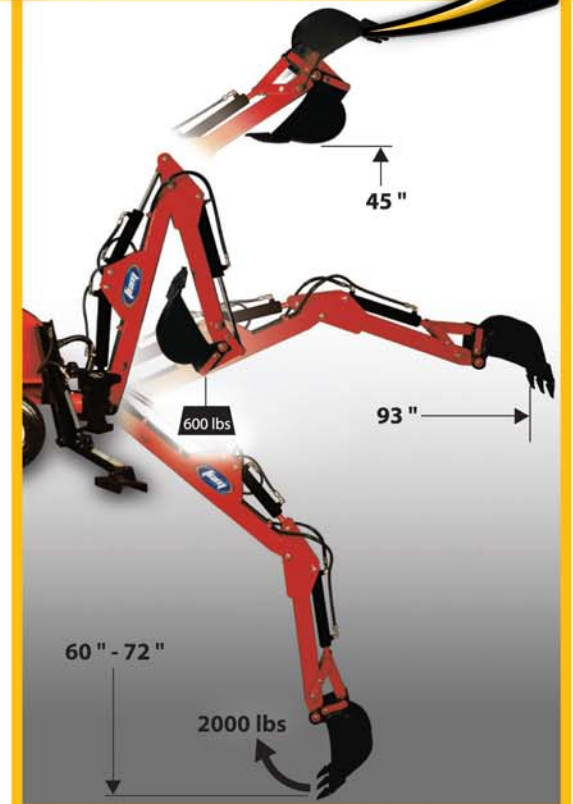

www.fcm-group.com

Spider 800

 In action on our Web site

Towable Excavator

SIMPLE – AFFORDABLE

- Simple Robust Design, Easy to Use
- Light and Powerful, Will not Ruin Landscaping
- Quality Components, Honda Motor
- Towable with ATV, Tractor, Vehicle, etc.
- Works Attached or Detached from Towing Vehicle

SPECIFICATIONS	
Motor	Honda 5 hp
Transport width	47 in
Weight	800 lbs

OPTIONS

Joystick Controls

Thumb

Ditch Bucket

Auger

Blade for Bucket

Short Stabilizers